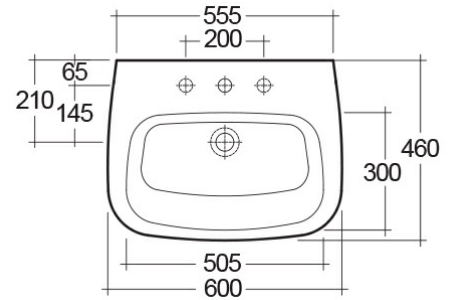

### Scheda tecnica

Dimensioni: 600 x 460 mm

Peso: 31 Kg

Colore: bianco alpino

Forma: Rettangolare Arrotondata

Troppopieno: sì

Collezione: [RAK-ONE](#)

Codice	Nome
ONPD00001	ONE PEDESTAL
ONWB00002	ONE WASH BASIN 60CM

Dimensions: All dimensions in mm tolerance  $\pm 5\%$  for below 200mm and  $\pm 3\%$  for above 200mm.

Note: Due to a continuing development programme to improve design and performance, the manufacturer reserves all rights to vary specifications without prior information.