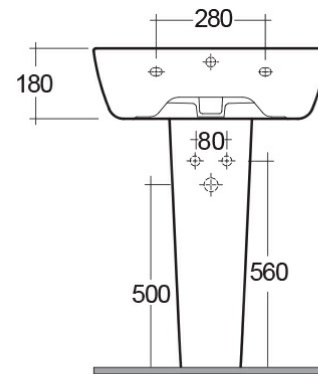

### Scheda tecnica

Dimensioni: 600 x 460 mm

Peso: 31 Kg

Colore: bianco alpino

Forma: Rettangolare Arrotondata

Troppopieno: sì

Collezione: [RAK-ONE](#)

Codice	Nome
ONPD00001	ONE PEDESTAL
ONWB00002	ONE WASH BASIN 60CM

Dimensions: All dimensions in mm tolerance  $\pm 5\%$  for below 200mm and  $\pm 3\%$  for above 200mm.

Note: Due to a continuing development programme to improve design and performance, the manufacturer reserves all rights to vary specifications without prior information.