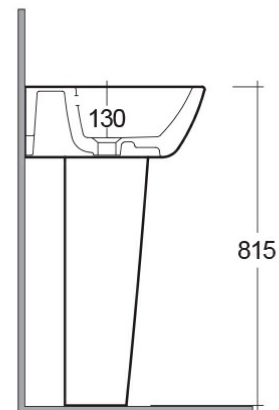

### Scheda tecnica

Dimensioni: 600 x 460 mm

Peso: 31 Kg

Colore: bianco alpino

Forma: Rettangolare Arrotondata

Troppopieno: sì

Collezione: [RAK-ONE](#)

Codice	Nome
ONPD00001	ONE PEDESTAL
ONWB00002	ONE WASH BASIN 60CM

Dimensions: All dimensions in mm tolerance  $\pm 5\%$  for below 200mm and  $\pm 3\%$  for above 200mm.

Note: Due to a continuing development programme to improve design and performance, the manufacturer reserves all rights to vary specifications without prior information.